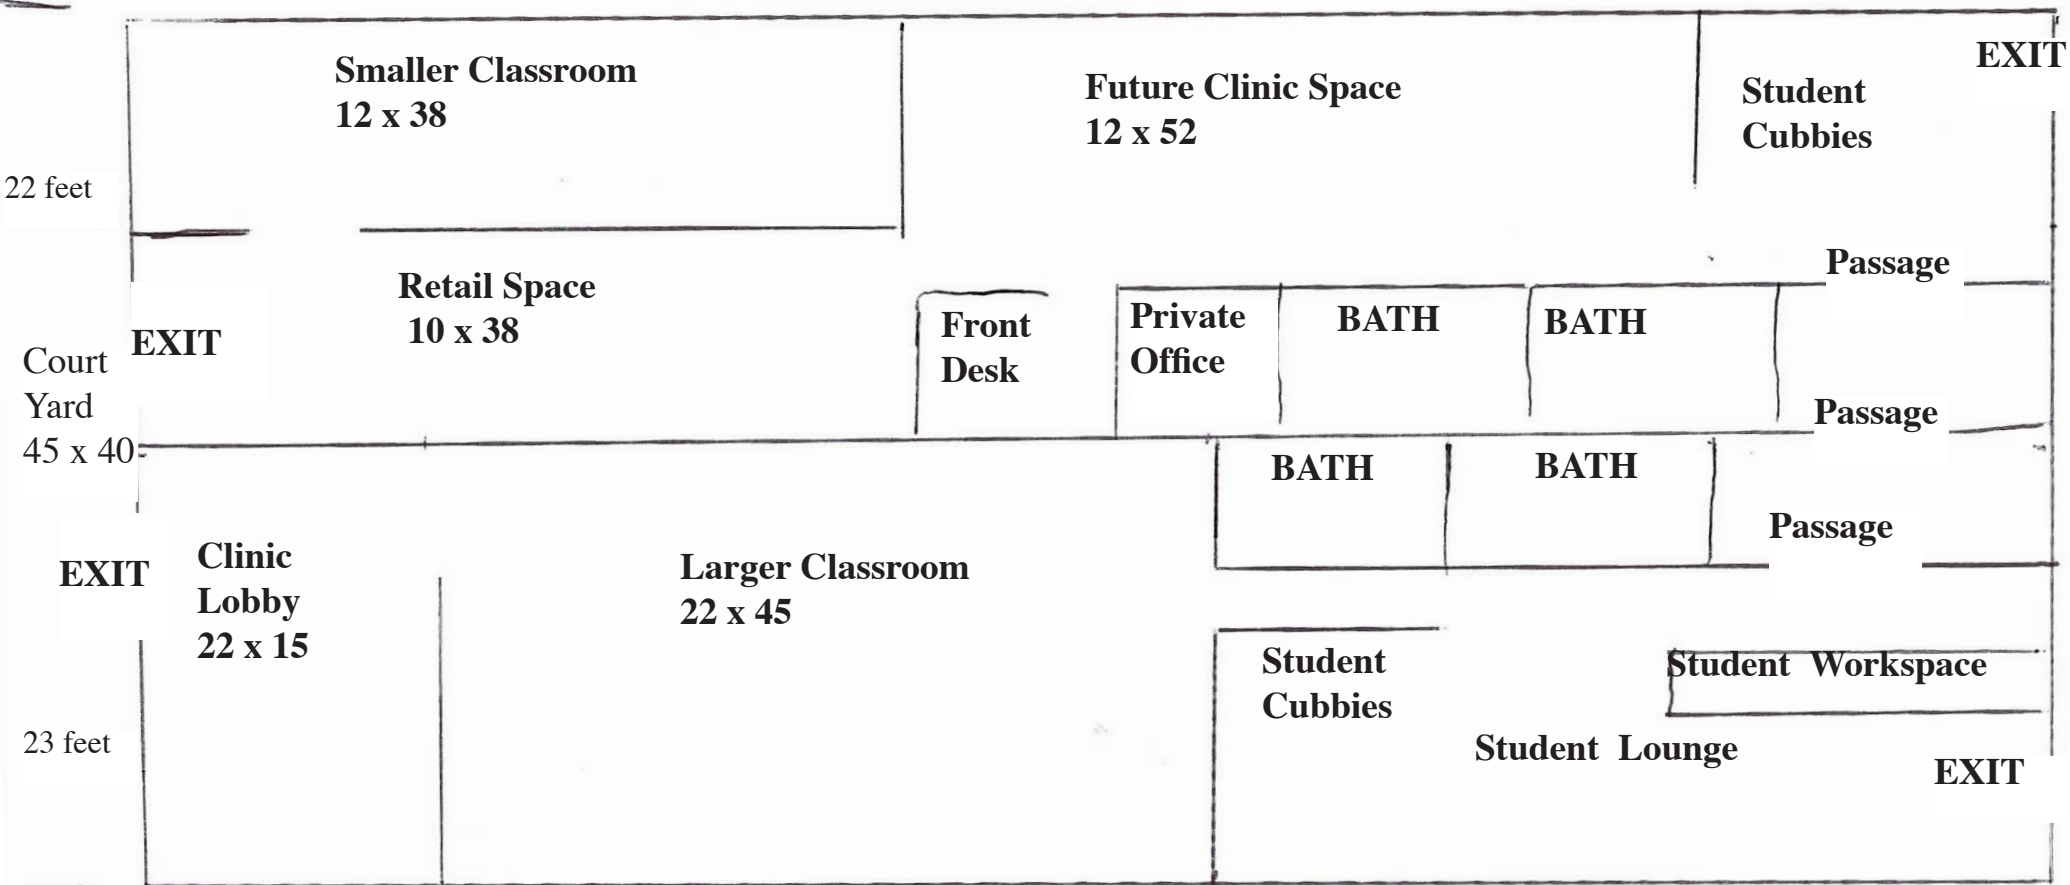

# 217 West Cortez

108 feet

**ASIS Prescott Emergency & Evacuation Route**  
**Call 911 for Emergency**